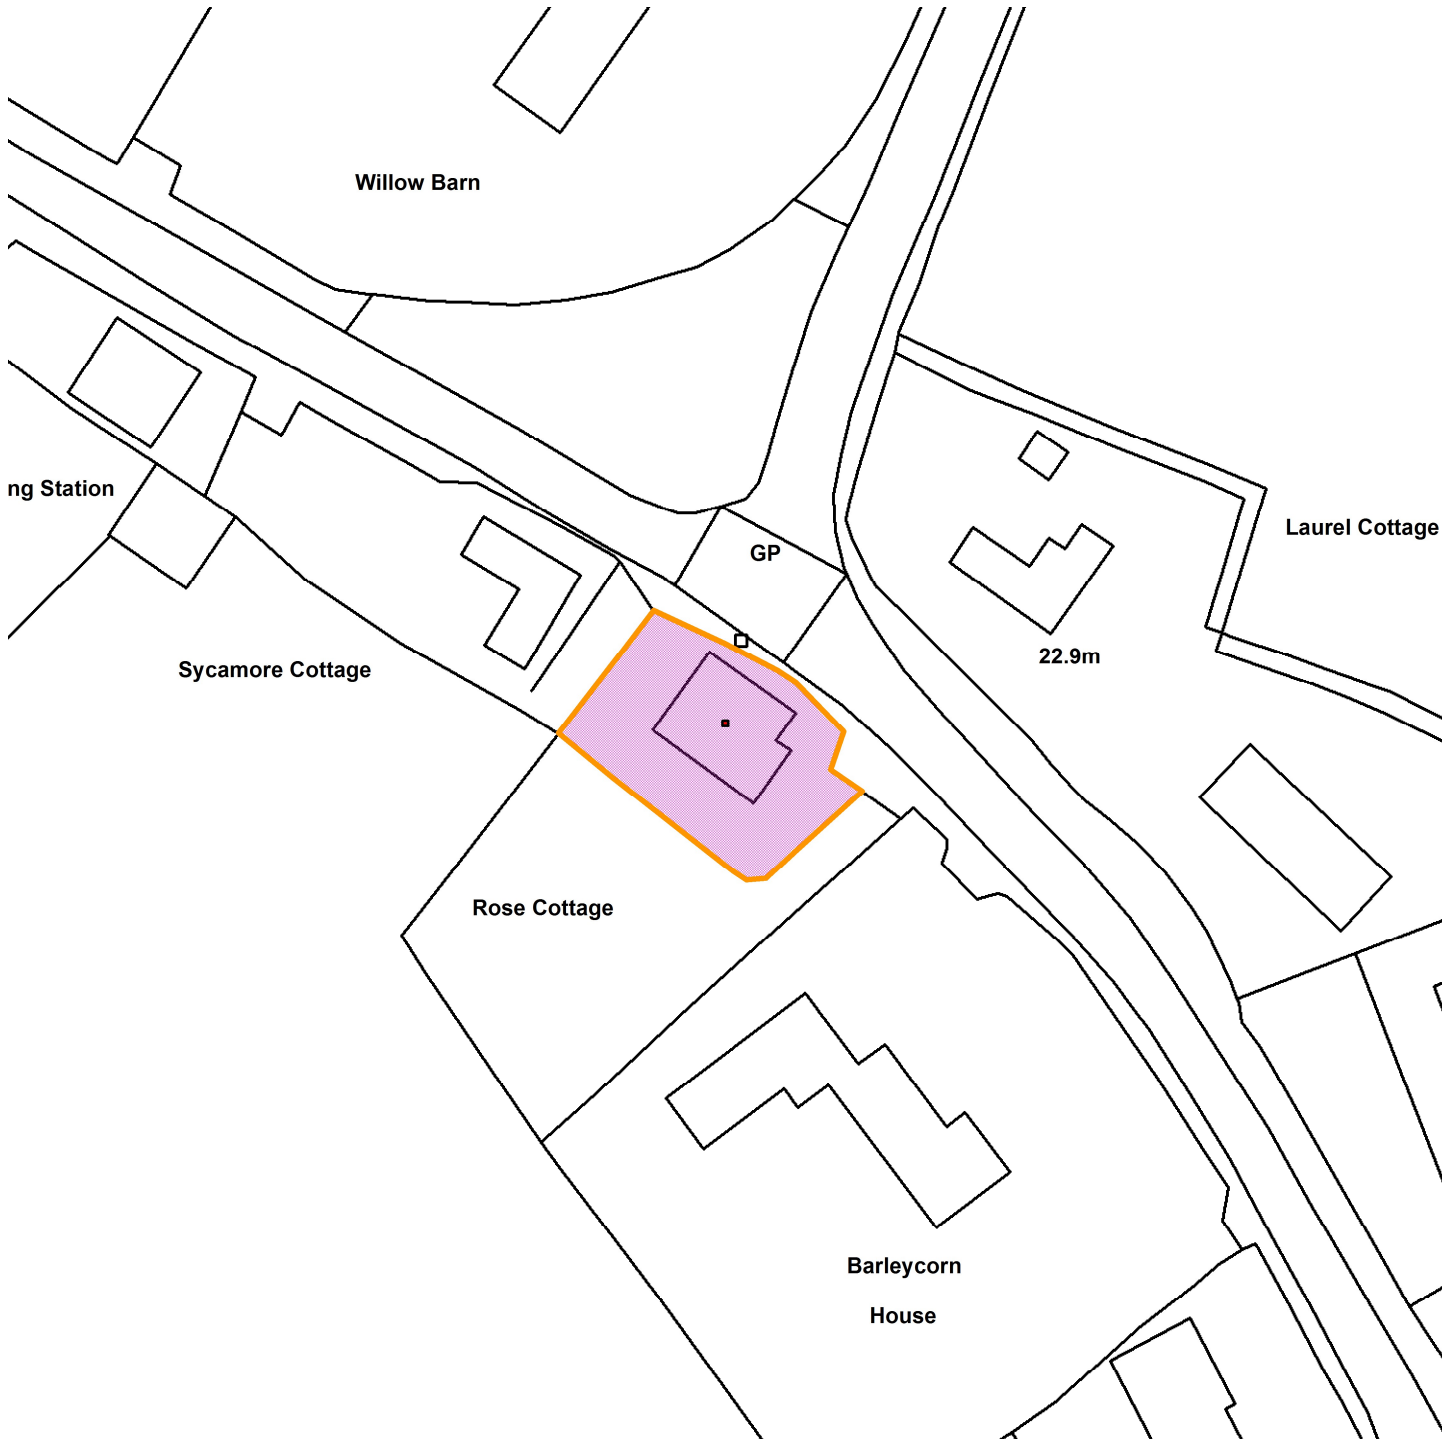

19/02608/FUL

Rose Cottage, Main Street, Holtby

Scale : 1:687

Reproduced from the Ordnance Survey map with the permission of the Controller of Her Majesty's Stationery Office © Crown Copyright 2000.

Unauthorised reproduction infringes Crown Copyright and may lead to prosecution or civil proceedings.

<b>Organisation</b>	City of York Council
<b>Department</b>	Economy & Place
<b>Comments</b>	Site Location Plan
<b>Date</b>	24 February 2020
<b>SLA Number</b>	